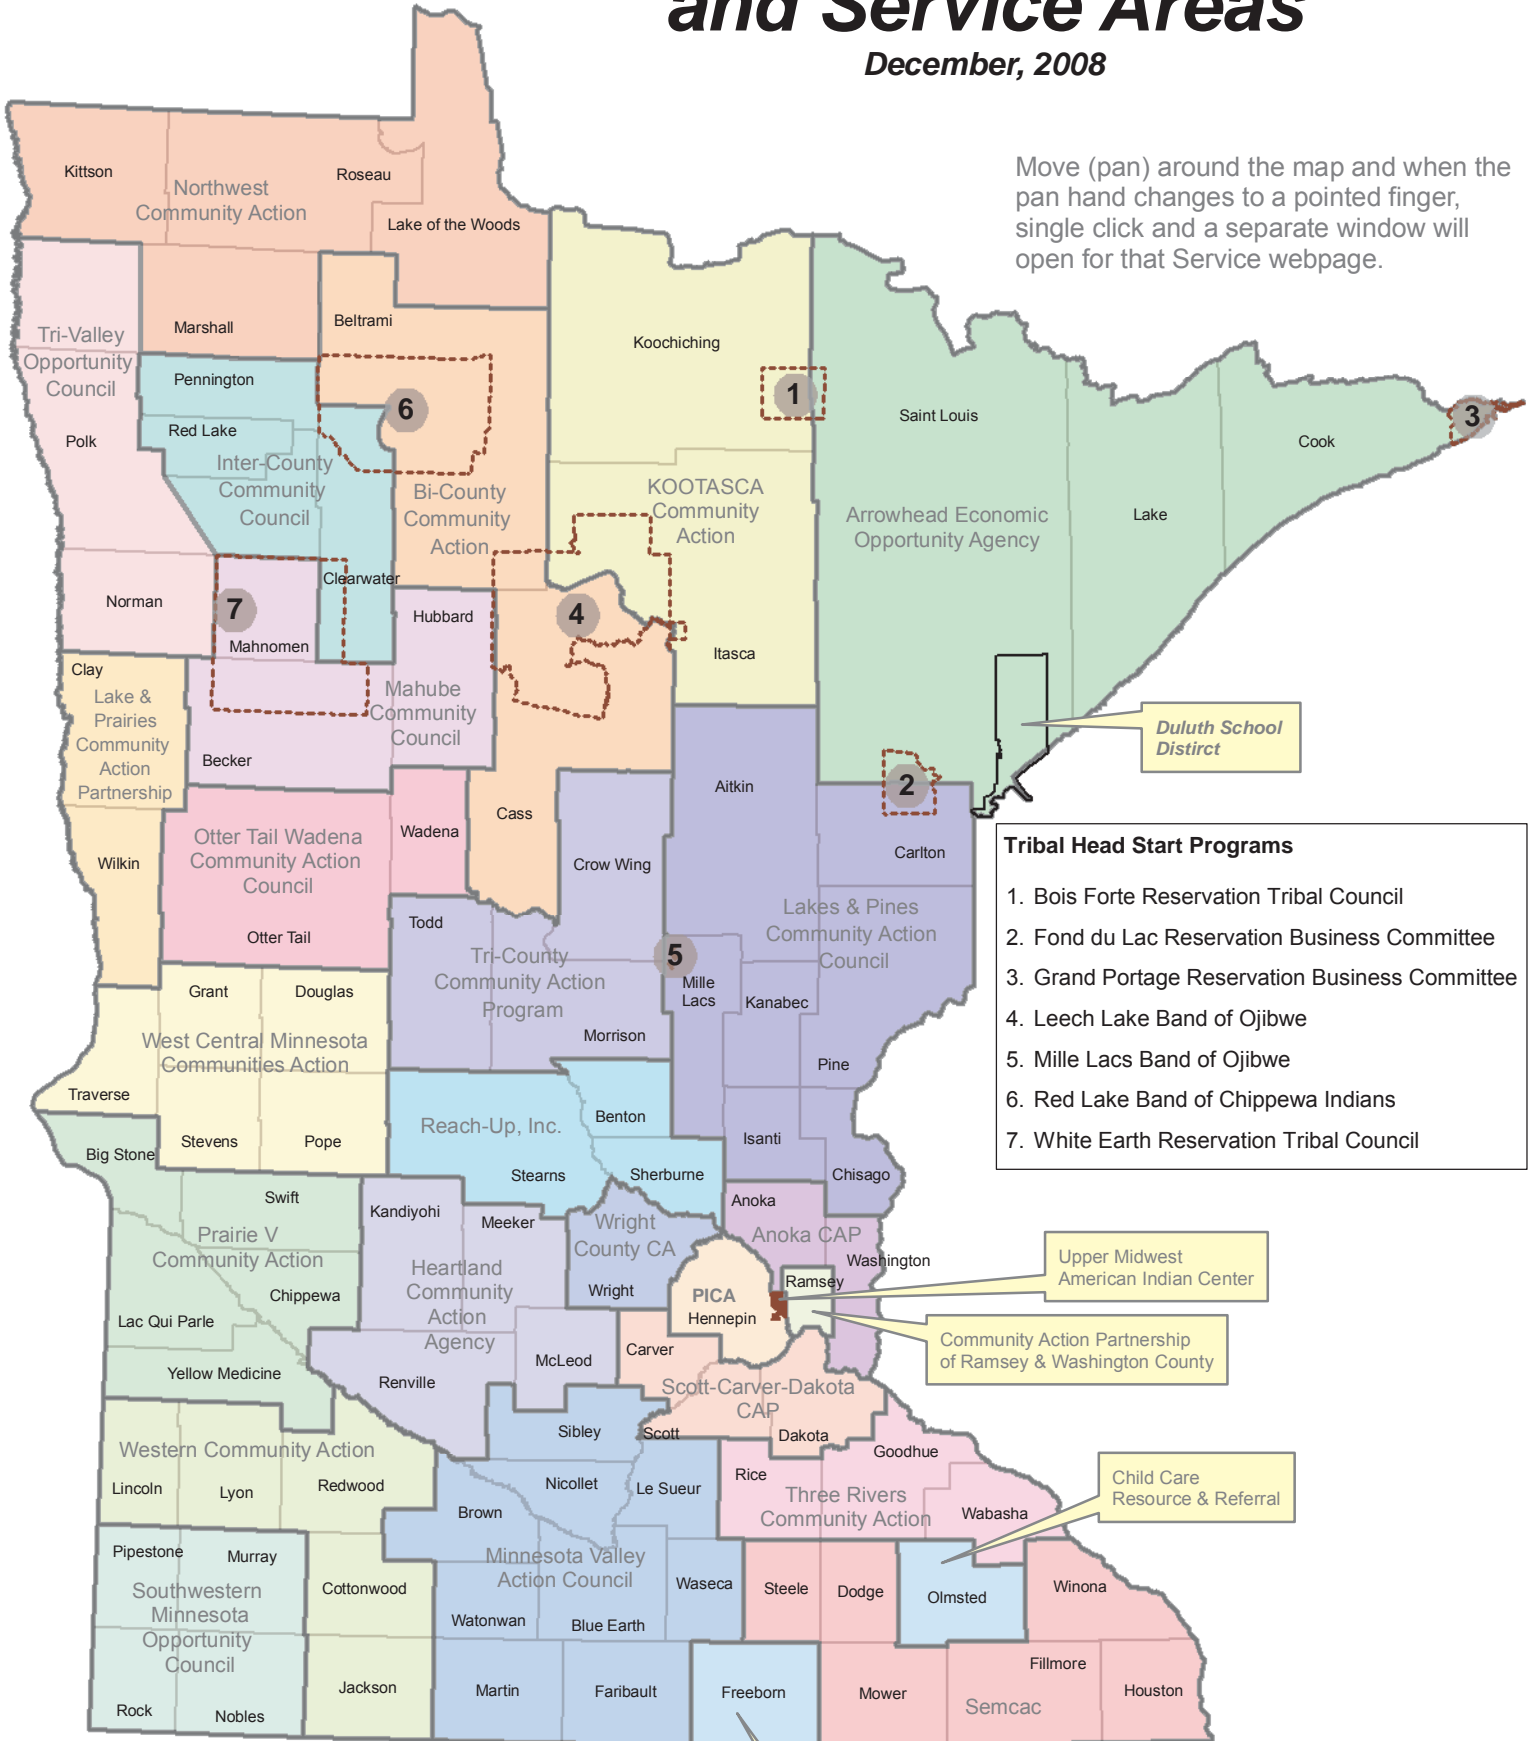

Head Start Programs and Service Areas

December, 2008

Move (pan) around the map and when the pan hand changes to a pointed finger, single click and a separate window will open for that Service webpage.

1. **Tribal Head Start Programs**
1. Bois Forte Reservation Tribal Council
  2. Fond du Lac Reservation Business Committee
  3. Grand Portage Reservation Business Committee
  4. Leech Lake Band of Ojibwe
  5. Mille Lacs Band of Ojibwe
  6. Red Lake Band of Chippewa Indians
  7. White Earth Reservation Tribal Council